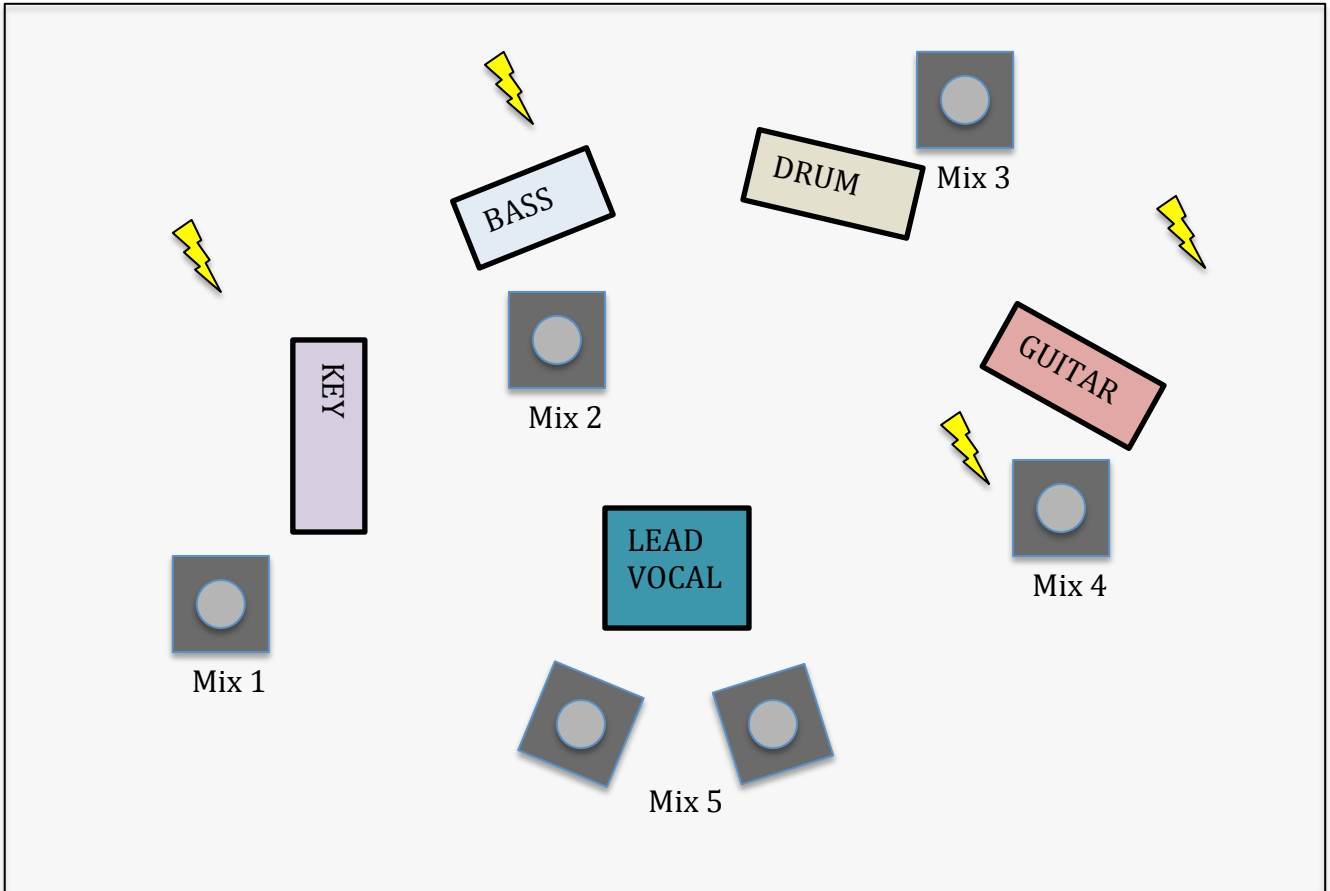

SONYA PINÇON

INPUT PATCH & STAGE PLOT

Input	Instrument	Mic	Insert	Stand
1	Kick	D6/B52	Comp/Gate	Small
2	Snare Top	I5/Sm57	Comp	Small
3	Snare Bottom	e604/Sm57		Small
4	Hi Hat	Km184/c535		Small
5	Rack Tom 1	e604	Gate	Clip
6	Rack Tom 2	e604	Gate	Clip
7	Floor Tom 3	e604	Gate	Clip
8	OH Jardin	C414/C214/Sm81		Tall
9	OH Cour	C414/C214/Sm81		Tall
10	Basse Direct	D.I BSS AR 133	Comp	
11	Basse Mic	MD421/Re20		Small
12	Guitar Amp	I5/Sm57	Comp	Small
13	Key Left	D.I BSS AR 133		
14	Key Right	D.I BSS AR 133		
15	Lead Vocal	Beta 87a / Kms105	Comp	Tall